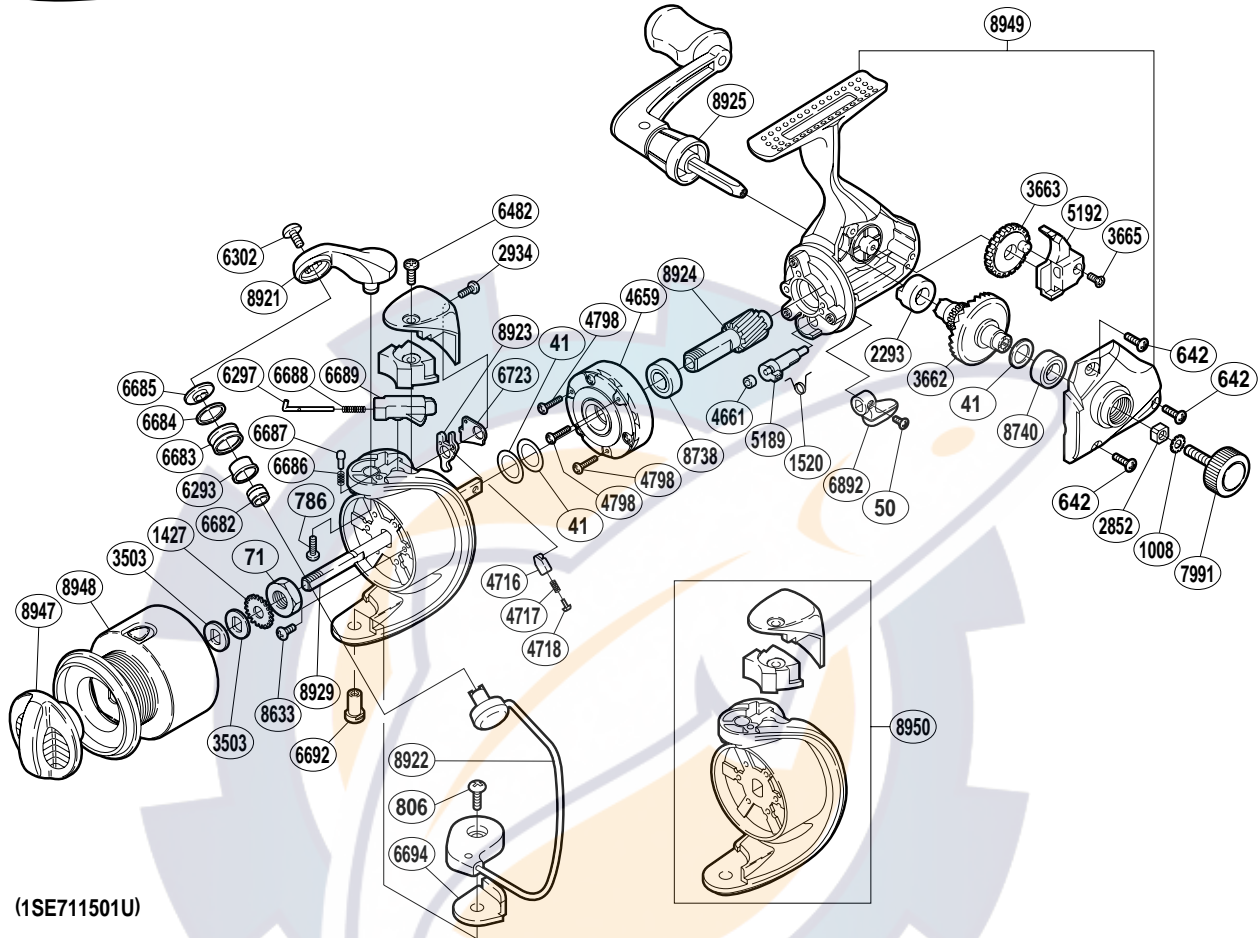

SHIMANO®

Sonora™

SON-1500FA

(1SE711501U)

Part No.	Description	Part No.	Description	Part No.	Description
RD 0041	Adjusting Washer	RD 4716	Lever Spring Guide (B)	RD 6692	Bail Hold Support Shaft
RD 0050	Anti-Reverse Lever Screw	RD 4717	Lever Spring	RD 6694	Bail Hold Support Spacer
RD 0071	Rotor Nut	RD 4718	Lever Spring Guide (A)	RD 6723	Bail Trip Lever Washer
RD 0642	Side Cover Screw	RD 4798	Roller Clutch Screw	RD 6892	Anti-Reverse Lever
RD 0786	Bail Arm Screw	RD 5189	Anti-Reverse Cam	RD 7991	Handle Screw Cap
RD 0806	Bail Hold Support Screw	RD 5192	Oscillating Slider	RD 8633	Nut Lock Screw
RD 1008	Handle Lock Washer	RD 6293	Line Roller Bushing	RD 8738	Ball Bearing
RD 1427	Spool Support	RD 6297	Bail Spring Guide (A)	RD 8740	Ball Bearing
RD 1520	Anti-Reverse Cam Spring	RD 6302	Line Roller Screw	RD 8921	Bail Arm
RD 2293	Drive Gear Bushing	RD 6482	Bail Spring Cover Screw (A)	RD 8922	Bail Assembly
RD 2852	Handle Screw Lock	RD 6682	Line Roller Collar	RD 8923	Bail Trip Lever
RD 2934	Bail Spring Cover Screw (B)	RD 6683	Line Roller	RD 8924	Pinion Gear
RD 3503	Spool Washer	RD 6684	Line Roller Spacer	RD 8925	Handle Assembly
RD 3662	Drive Gear	RD 6685	Line Roller Washer	RD 8929	Main Shaft
RD 3663	Oscillating Gear	RD 6686	Click Spring	RD 8947	Drag Knob
RD 3665	Slider Retainer Screw	RD 6687	Bail Arm Click	RD 8948	Spool Assembly
RD 4659	Roller Clutch Assembly	RD 6688	Bail Spring	RD 8949	Body Assembly
RD 4661	Anti-Reverse Cam Ring	RD 6689	Bail Spring Guide (B)	RD 8950	Rotor Assembly